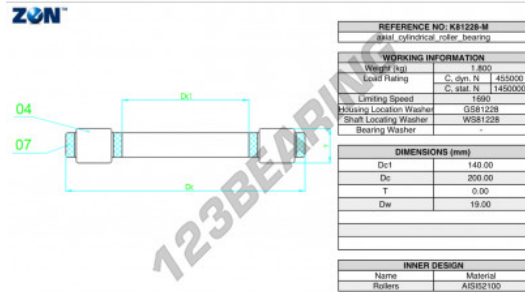

Thrust roller bearing K81228-M-ZEN - K81228-M-ZEN

<https://www.123bearing.eu/bearing-housing/roller-bearing/thrust/k81228-m-zen>

PRODUCT FEATURES

Brand	ZEN
N° Ean13	3616060508669
Inside diameter	140 mm
Outside diameter	200 mm
Thickness	19 mm
Limiting speed	1690 rpm
Dynamic load	455 kN
Static load	1450 kN
Packaging	1