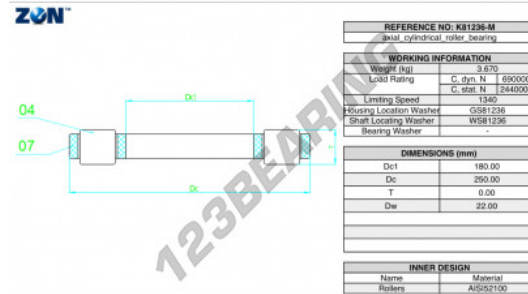

Thrust roller bearing K81236-M-ZEN - K81236-M-ZEN

<https://www.123bearing.eu/bearing-housing/roller-bearing/thrust/k81236-m-zen>

PRODUCT FEATURES

Brand	ZEN
N° Ean13	3616060508690
Inside diameter	180 mm
Outside diameter	250 mm
Thickness	22 mm
Limiting speed	1340 rpm
Dynamic load	690 kN
Static load	2440 kN
Packaging	1