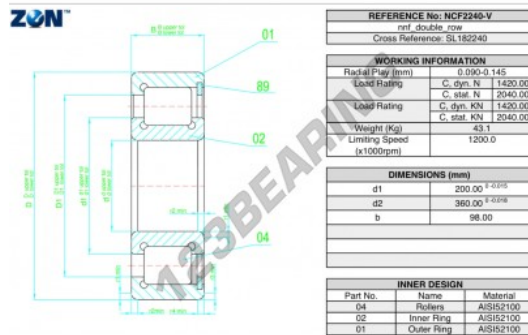

Roller bearing NCF2240-V-ZEN - NCF2240-V-ZEN

<https://www.123bearing.eu/bearing-housing/roller-bearing/roller/ncf2240-v-zen>

PRODUCT FEATURES

Brand	ZEN
N° Ean13	3616060509369
Inside diameter	200 mm
Outside diameter	360 mm
Thickness	98 mm
Limiting speed	1200 rpm
Dynamic load	1420 kN
Static load	2040 kN
Packaging	1