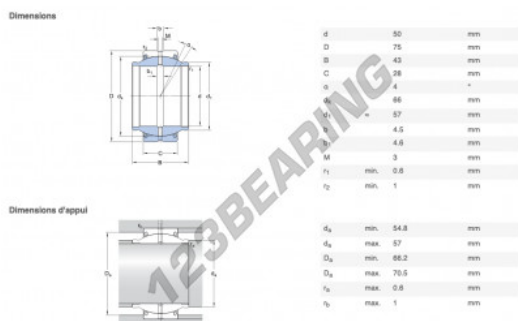

GE Rod end GEM50-ES-2RS-SKF - GEM50-ES-2RS-SKF

<https://www.123bearing.eu/bearing-housing/rod-end/ge/gem50-es-2rs-skf>

PRODUCT FEATURES

Brand	SKF
N° Ean13	7316577003362
Inside diameter	50 mm
Outside diameter	75 mm
Thickness	43 mm
Type	GE
Weight	560 g
Thread	NA
Lubrication	with
Packaging	1