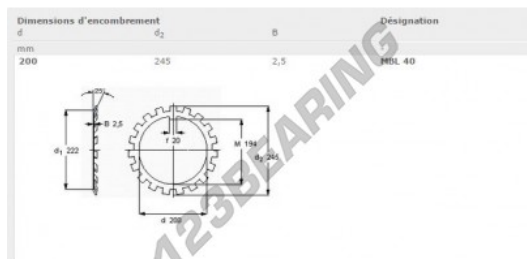

Lock washer MBL40-SKF - MBL40-SKF

<https://www.123bearing.eu/accessories/washer/lock-washer/mbl40-skf>

PRODUCT FEATURES

Brand	SKF
N° Ean13	7316570339987
Inside diameter	200 mm
Inside diameter	7.874" inch
Outside diameter	245 mm
Outside diameter	9.646" inch
Thickness	2.5 mm
Thickness	0.098" inch
Packaging	1