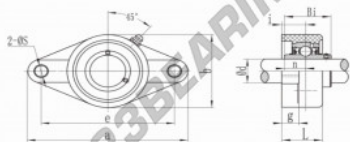

Housed bearing 2 bolts PUCFL-203 - PUCFL-203

<https://www.123bearing.eu/bearing-housing/housed-bearing/cast-iron-housed-bearing-2/pucfl-203>

Type	Series	Dimension (mm)										Mounting distance (mm)	Part. No.
PUCFL-203	123	17	13	90	64	11.4	26.5	11	15.4	11	12.7	0.08	A103

PRODUCT FEATURES

Brand	GEN
Shaft diameter	17 mm
No. of fasteners	2
Tightening	set screw
Mounting center distance	90 mm
Material	PLASTIC
Weight	80 g
Packaging	1

contact@123bearing.eu

+33 359 36 04 90

CRT4 de Lesquin 60 Rue Du Haut De Sainghin 59273 Fretin FRANCE