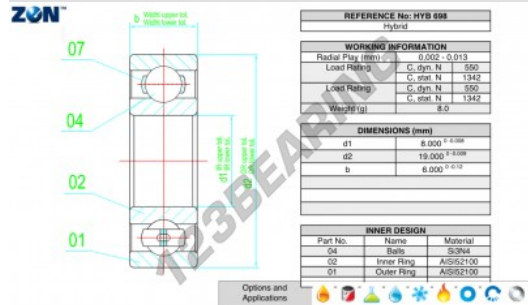

Deep groove ball bearing single row HYB-698-ZEN - HYB-698-ZEN

<https://www.123bearing.eu/bearing-housing/deep-groove-bearing/single-row/hyb-698-zen>

PRODUCT FEATURES

Brand	ZEN
N° Ean13	3616060559678
Inside diameter	5 mm
Outside diameter	13 mm
Thickness	4 mm
Dynamic load	259 kN
Static load	646 kN
Packaging	1