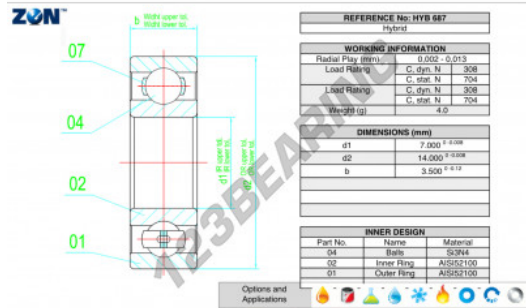

Deep groove ball bearing single row HYB-687-ZEN - HYB-687-ZEN

<https://www.123bearing.eu/bearing-housing/deep-groove-bearing/single-row/hyb-687-zen>

PRODUCT FEATURES

Brand	ZEN
N° Ean13	3616060560063
Inside diameter	7 mm
Outside diameter	14 mm
Thickness	3.5 mm
Dynamic load	308 kN
Static load	704 kN
Packaging	1