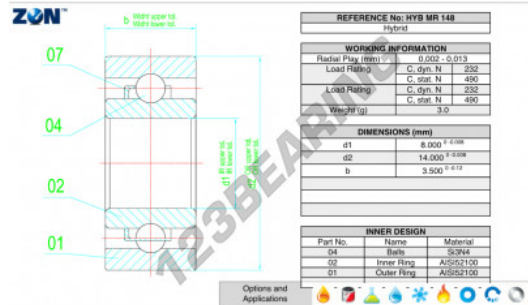

Deep groove ball bearing single row HYB-MR148-ZEN - HYB-MR148-ZEN

<https://www.123bearing.eu/bearing-housing/deep-groove-bearing/single-row/hyb-mr148-zen>

PRODUCT FEATURES

Brand	ZEN
N° Ean13	3616060560094
Inside diameter	8 mm
Outside diameter	14 mm
Thickness	3.5 mm
Dynamic load	232 kN
Static load	490 kN
Packaging	1