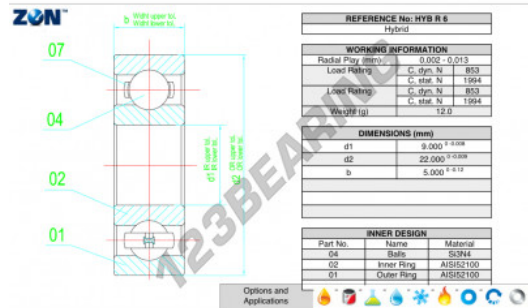

Deep groove ball bearing single row HYB-R6-ZEN - HYB-R6-ZEN

<https://www.123bearing.eu/bearing-housing/deep-groove-bearing/single-row/hyb-r6-zen>

PRODUCT FEATURES

Brand	ZEN
N° Ean13	3616060560278
Inside diameter	9.5 mm
Outside diameter	22.2 mm
Thickness	7.1 mm
Dynamic load	853 kN
Static load	1994 kN
Packaging	1