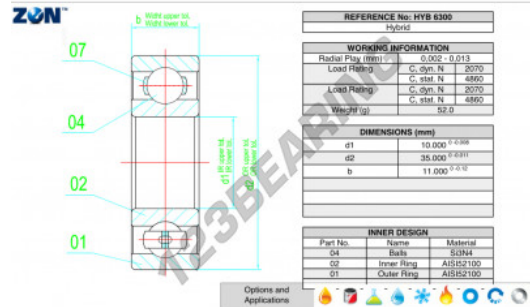

## Deep groove ball bearing single row HYB-6300-ZEN - HYB-6300-ZEN

<https://www.123bearing.eu/bearing-housing/deep-groove-bearing/single-row/hyb-6300-zen>

### PRODUCT FEATURES

Brand	ZEN
N° Ean13	3616060560384
Inside diameter	10 mm
Outside diameter	35 mm
Thickness	11 mm
Dynamic load	2070 kN
Static load	4860 kN
Packaging	1

[contact@123bearing.eu](mailto:contact@123bearing.eu)