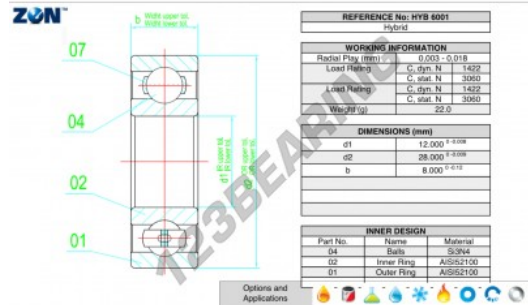

## Deep groove ball bearing single row HYB-6001-ZEN - HYB-6001-ZEN

<https://www.123bearing.eu/bearing-housing/deep-groove-bearing/single-row/hyb-6001-zen>

### PRODUCT FEATURES

Brand	ZEN
N° Ean13	3616060560414
Inside diameter	12 mm
Inside diameter	0.472" inch
Outside diameter	28 mm
Outside diameter	1.102" inch
Thickness	8 mm
Thickness	0.315" inch
Dynamic load	1422 kN
Static load	3060 kN
Packaging	1