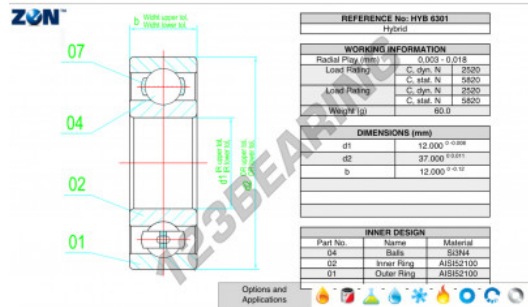

Deep groove ball bearing single row HYB-6301-ZEN - HYB-6301-ZEN

<https://www.123bearing.eu/bearing-housing/deep-groove-bearing/single-row/hyb-6301-zen>

PRODUCT FEATURES

Brand	ZEN
N° Ean13	3616060560599
Inside diameter	12 mm
Outside diameter	37 mm
Thickness	12 mm
Dynamic load	2520 kN
Static load	5820 kN
Packaging	1