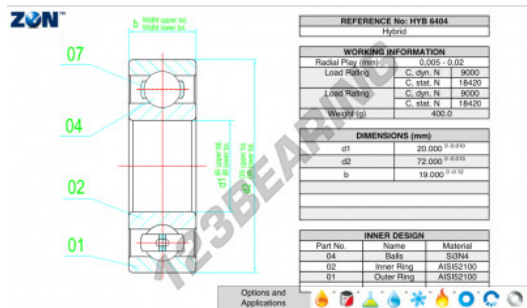

## Deep groove ball bearing single row HYB-6404-ZEN - HYB-6404-ZEN

<https://www.123bearing.eu/bearing-housing/deep-groove-bearing/single-row/hyb-6404-zen>

## PRODUCT FEATURES

Brand	ZEN
N° Ean13	3616060560827
Inside diameter	20 mm
Outside diameter	72 mm
Thickness	19 mm
Dynamic load	9000 kN
Static load	18420 kN
Packaging	1

[contact@123bearing.eu](mailto:contact@123bearing.eu)