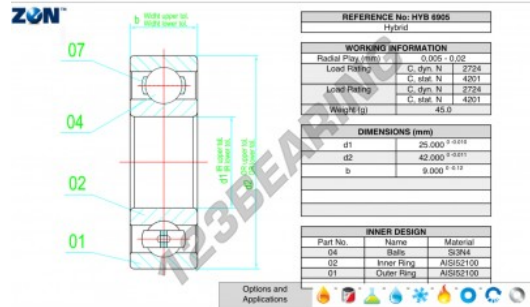

## Deep groove ball bearing single row HYB-6905-ZEN - HYB-6905-ZEN

<https://www.123bearing.eu/bearing-housing/deep-groove-bearing/single-row/hyb-6905-zen>

### PRODUCT FEATURES

Brand	ZEN
N° Ean13	3616060560841
Inside diameter	25 mm
Outside diameter	42 mm
Thickness	9 mm
Dynamic load	2724 kN
Static load	4201 kN
Packaging	1

[contact@123bearing.eu](mailto:contact@123bearing.eu)