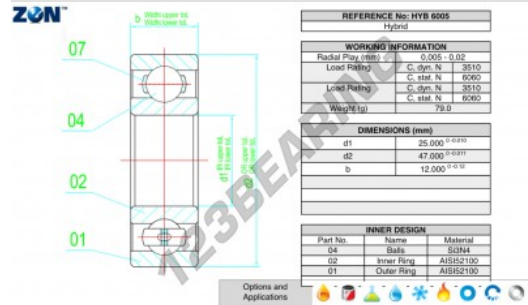

Deep groove ball bearing single row HYB-6005-ZEN - HYB-6005-ZEN

<https://www.123bearing.eu/bearing-housing/deep-groove-bearing/single-row/hyb-6005-zen>

PRODUCT FEATURES

Brand	ZEN
N° Ean13	3616060560858
Inside diameter	25 mm
Outside diameter	47 mm
Thickness	12 mm
Dynamic load	3510 kN
Static load	6060 kN
Packaging	1