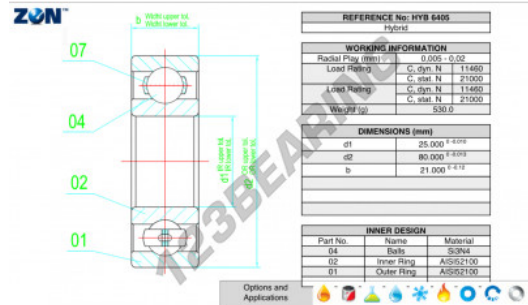

Deep groove ball bearing single row HYB-6405-ZEN - HYB-6405-ZEN

<https://www.123bearing.eu/bearing-housing/deep-groove-bearing/single-row/hyb-6405-zen>

PRODUCT FEATURES

Brand	ZEN
N° Ean13	3616060560902
Inside diameter	25 mm
Inside diameter	0.984" inch
Outside diameter	80 mm
Outside diameter	3.15" inch
Thickness	21 mm
Thickness	0.827" inch
Dynamic load	11460 kN
Static load	21000 kN
Packaging	1