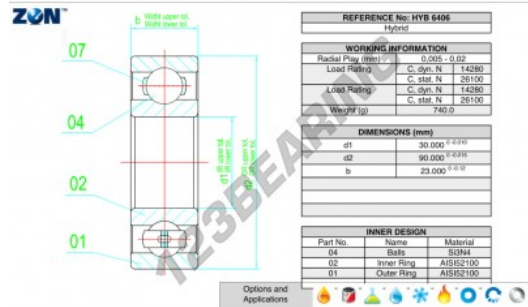

Deep groove ball bearing single row HYB-6406-ZEN - HYB-6406-ZEN

<https://www.123bearing.eu/bearing-housing/deep-groove-bearing/single-row/hyb-6406-zen>

PRODUCT FEATURES

Brand	ZEN
N° Ean13	3616060560988
Inside diameter	30 mm
Outside diameter	90 mm
Thickness	23 mm
Dynamic load	14280 kN
Static load	26100 kN
Packaging	1