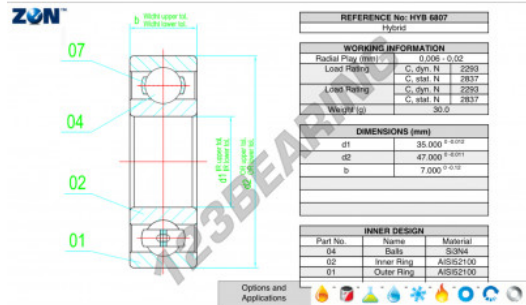

Deep groove ball bearing single row HYB-6807-ZEN - HYB-6807-ZEN

<https://www.123bearing.eu/bearing-housing/deep-groove-bearing/single-row/hyb-6807-zen>

PRODUCT FEATURES

Brand	ZEN
N° Ean13	3616060561008
Inside diameter	35 mm
Outside diameter	47 mm
Thickness	7 mm
Dynamic load	2293 kN
Static load	2837 kN
Packaging	1