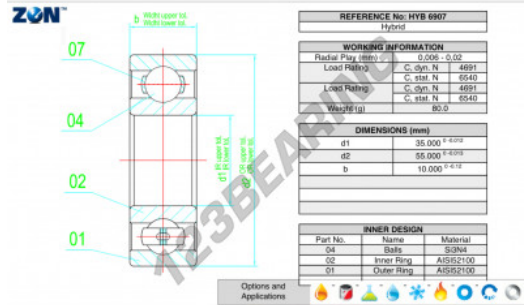

Deep groove ball bearing single row HYB-6907-ZEN - HYB-6907-ZEN

<https://www.123bearing.eu/bearing-housing/deep-groove-bearing/single-row/hyb-6907-zen>

PRODUCT FEATURES

Brand	ZEN
N° Ean13	3616060561015
Inside diameter	35 mm
Outside diameter	55 mm
Thickness	10 mm
Dynamic load	4691 kN
Static load	6540 kN
Packaging	1