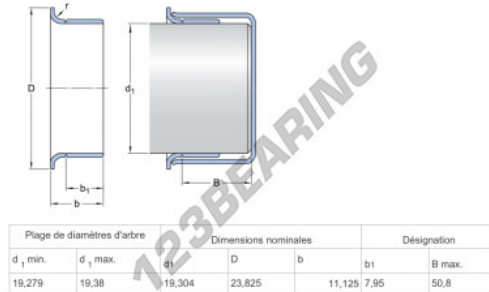

Speedi-Sleeve 99081-SKF - 99081-SKF

<https://www.123bearing.eu/seals/accessories/speedi-sleeve/99081-skf>

PRODUCT FEATURES

Brand	SKF
N° Ean13	85311041065
Inside diameter	19.304 mm
Thickness	23.825 mm
Weight	44 g
Packaging	1