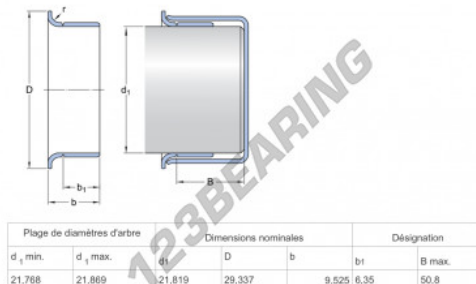

Speedi-Sleeve 99086-SKF - 99086-SKF

<https://www.123bearing.eu/seals/accessories/speedi-sleeve/99086-skf>

PRODUCT FEATURES

Brand	SKF
N° Ean13	85311041096
Inside diameter	21.919 mm
Thickness	9.525 mm
Packaging	1