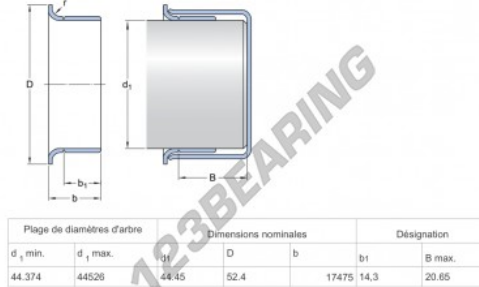

## Speedi-Sleeve 99827-SKF - 99827-SKF

<https://www.123bearing.eu/seals/accessories/speedi-sleeve/99827-skf>

### PRODUCT FEATURES

|                 |             |
|-----------------|-------------|
| Brand           | SKF         |
| N° Ean13        | 85311185738 |
| Inside diameter | 44.45 mm    |
| Thickness       | 17.475 mm   |
| Packaging       | -           |