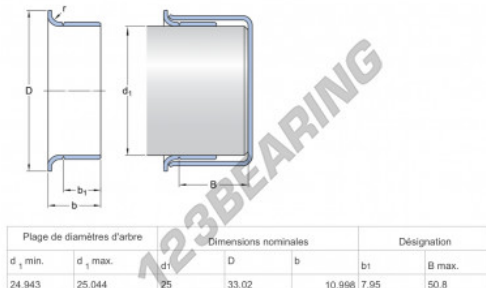

Speedi-Sleeve 99813-SKF - 99813-SKF

<https://www.123bearing.eu/seals/accessories/speedi-sleeve/99813-skf>

PRODUCT FEATURES

Brand	SKF
N° Ean13	85311185653
Inside diameter	25 mm
Inside diameter	0.984" inch
Thickness	10.998 mm
Thickness	0.433" inch
Weight	45 g
Packaging	1