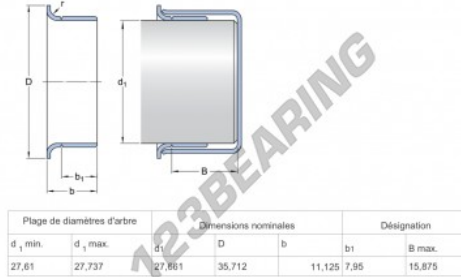

### PRODUCT FEATURES

|                 |             |
|-----------------|-------------|
| Brand           | SKF         |
| N° Ean13        | 85311041188 |
| Inside diameter | 27 mm       |
| Thickness       | 11 mm       |
| Packaging       | 1           |