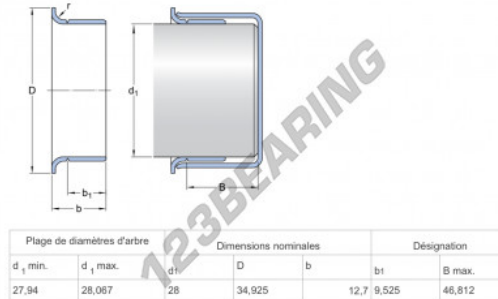

Speedi-Sleeve 99111-SKF - 99111-SKF

<https://www.123bearing.eu/seals/accessories/speedi-sleeve/99111-skf>

PRODUCT FEATURES

Brand	SKF
N° Ean13	85311041195
Inside diameter	28 mm
Thickness	12 mm
Weight	47 g
Packaging	-