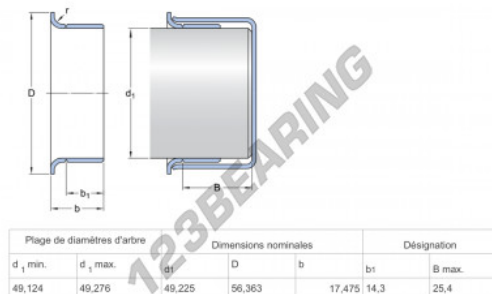

### PRODUCT FEATURES

Brand	SKF
N° Ean13	85311185851
Inside diameter	49.12 mm
Thickness	17.48 mm
Outside diameter	49.28 mm
Weight	73 g
Packaging	1
Standard	No standard

[contact@123bearing.eu](mailto:contact@123bearing.eu)