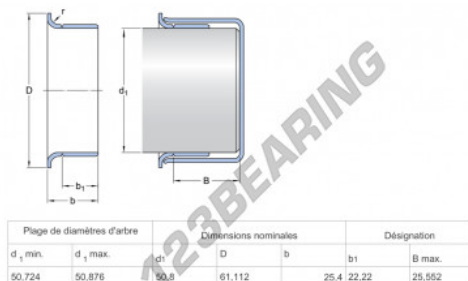

Speedi-Sleeve 99835-SKF - 99835-SKF

<https://www.123bearing.eu/seals/accessories/speedi-sleeve/99835-skf>

PRODUCT FEATURES

Brand	SKF
N° Ean13	85311185875
Inside diameter	50.8 mm
Thickness	25.4 mm
Packaging	1