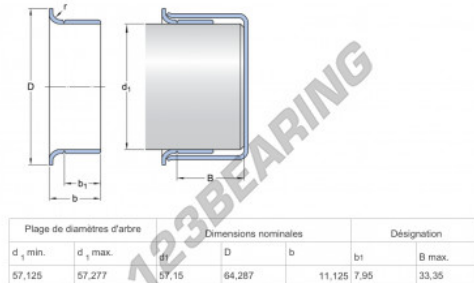

Speedi-Sleeve 99227-SKF - 99227-SKF

<https://www.123bearing.eu/seals/accessories/speedi-sleeve/99227-skf>

PRODUCT FEATURES

Brand	SKF
N° Ean13	85311041812
Inside diameter	57 mm
Inside diameter	2.244" inch
Thickness	11 mm
Thickness	0.433" inch
Weight	65 g
Packaging	1
Standard	No standard