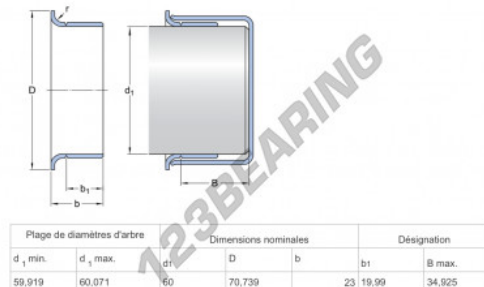

Speedi-Sleeve 99869-SKF - 99869-SKF

<https://www.123bearing.eu/seals/accessories/speedi-sleeve/99869-skf>

PRODUCT FEATURES

Brand	SKF
N° Ean13	3616060570673
Inside diameter	60 mm
Inside diameter	2.362" inch
Thickness	23 mm
Thickness	0.906" inch
Packaging	1