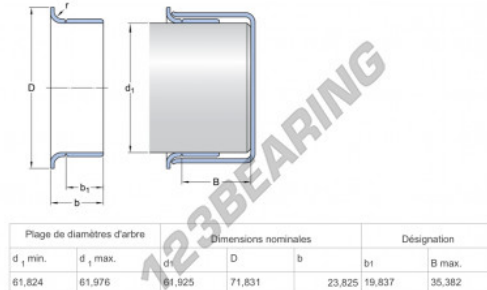

Speedi-Sleeve 99243-SKF - 99243-SKF

<https://www.123bearing.eu/seals/accessories/speedi-sleeve/99243-skf>

PRODUCT FEATURES

Brand	SKF
N° Ean13	85311041935
Inside diameter	61 mm
Thickness	23 mm
Weight	82 g
Packaging	-