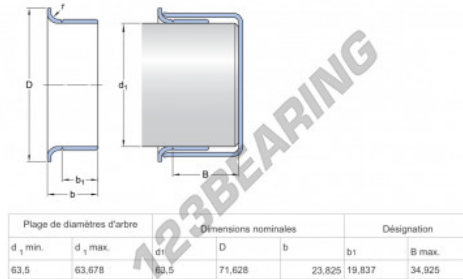

Speedi-Sleeve 99250-SKF - 99250-SKF

<https://www.123bearing.eu/seals/accessories/speedi-sleeve/99250-skf>

PRODUCT FEATURES

Brand	SKF
N° Ean13	85311041966
Inside diameter	63.5 mm
Inside diameter	2 1/2" inch
Thickness	23 mm
Thickness	0.906" inch
Weight	92 g
Packaging	1