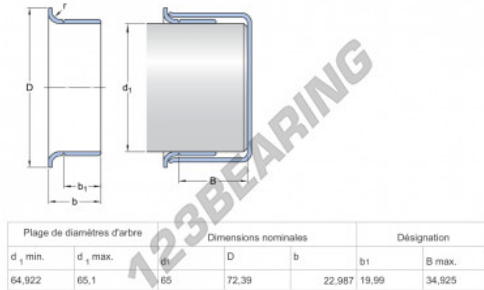

Speedi-Sleeve 99841-SKF - 99841-SKF

<https://www.123bearing.eu/seals/accessories/speedi-sleeve/99841-skf>

PRODUCT FEATURES

Brand	SKF
N° Ean13	85311185936
Inside diameter	65 mm
Thickness	22 mm
Packaging	1