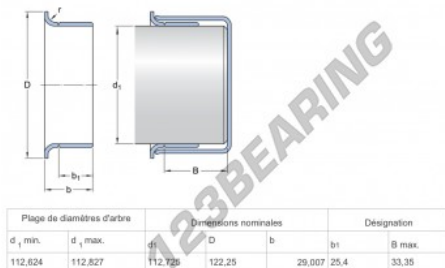

Speedi-Sleeve 99439-SKF - 99439-SKF

<https://www.123bearing.eu/seals/accessories/speedi-sleeve/99439-skf>

PRODUCT FEATURES

Brand	SKF
N° Ean13	85311042857
Inside diameter	112 mm
Thickness	29 mm
Packaging	1