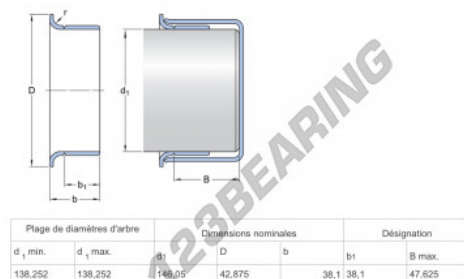

### PRODUCT FEATURES

|                 |             |
|-----------------|-------------|
| Brand           | SKF         |
| N° Ean13        | 85311043090 |
| Inside diameter | 138 mm      |
| Thickness       | 42 mm       |
| Packaging       | 1           |