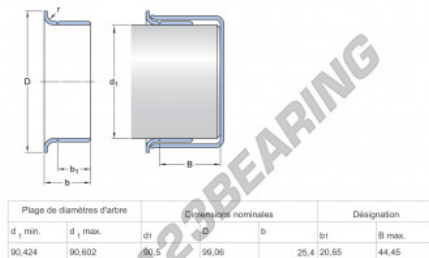

Speedi-Sleeve 99356-SKF - 99356-SKF

<https://www.123bearing.eu/seals/accessories/speedi-sleeve/99356-skf>

PRODUCT FEATURES

Brand	SKF
N° Ean13	85311042550
Inside diameter	90.5 mm
Thickness	25.4 mm
Outside diameter	91 mm
Weight	200 g
Packaging	1
Standard	No standard