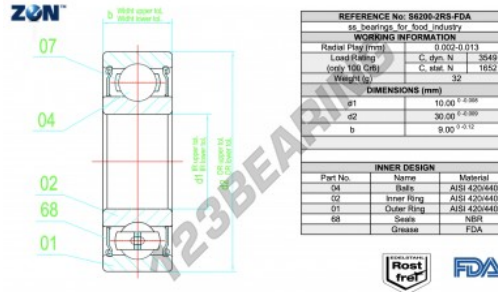

## Deep groove ball bearing single row S6200-2RS-FDA-AISI420-ZEN - S6200-2RS-FDA-AISI420-ZEN

<https://www.123bearing.eu/bearing-housing/deep-groove-bearing/single-row/s6200-2rs-fda-aisi420-zen>

### PRODUCT FEATURES

Brand	ZEN
N° Ean13	3616060574411
Inside diameter	10 mm
Inside diameter	0.394" inch
Sealing	Seal on both sides
Outside diameter	30 mm
Outside diameter	1.181" inch
Thickness	9 mm
Thickness	0.354" inch
Weight	32 g
Packaging	1