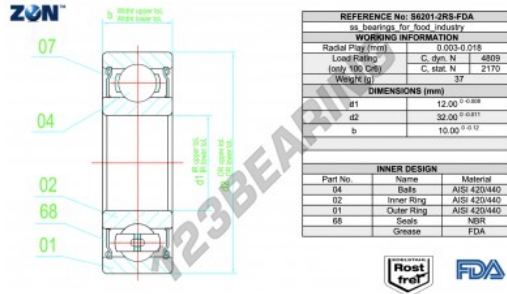

Deep groove ball bearing single row

S6201-2RS-FDA-AISI420-ZEN - S6201-2RS-FDA-AISI420-ZEN

<https://www.123bearing.eu/bearing-housing/deep-groove-bearing/single-row/s6201-2rs-fda-aisi420-zen>

PRODUCT FEATURES

Brand	ZEN
N° Ean13	3616060574442
Inside diameter	12 mm
Inside diameter	0.472" inch
Sealing	Seal on both sides
Outside diameter	32 mm
Outside diameter	1.26" inch
Thickness	10 mm
Thickness	0.394" inch
Weight	37 g
Packaging	1