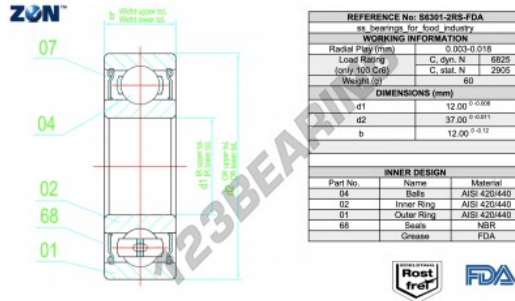

Deep groove ball bearing single row

S6301-2RS-FDA-AISI420-ZEN - S6301-2RS-FDA-AISI420-ZEN

<https://www.123bearing.eu/bearing-housing/deep-groove-bearing/single-row/s6301-2rs-fda-aisi420-zen>

PRODUCT FEATURES

Brand	ZEN
N° Ean13	3616060574459
Inside diameter	12 mm
Sealing	Seal on both sides
Outside diameter	37 mm
Thickness	12 mm
Weight	60 g
Packaging	1

contact@123bearing.eu

+33 359 36 04 90

CRT4 de Lesquin 60 Rue Du Haut De Sainghin 59273 Fretin FRANCE