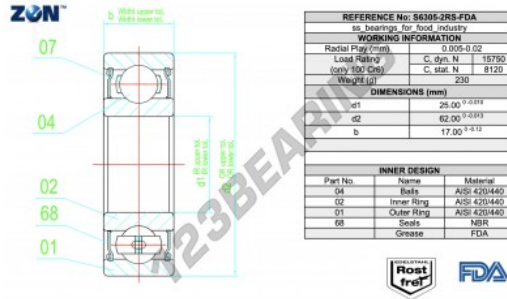

Deep groove ball bearing single row

S6305-2RS-FDA-AISI420-ZEN - S6305-2RS-FDA-AISI420-ZEN

<https://www.123bearing.eu/bearing-housing/deep-groove-bearing/single-row/s6305-2rs-fda-aisi420-zen>

PRODUCT FEATURES

Brand	ZEN
N° Ean13	3616060574572
Inside diameter	25 mm
Sealing	-
Outside diameter	62 mm
Thickness	17 mm
Weight	230 g
Packaging	-

contact@123bearing.eu

+33 359 36 04 90

CRT4 de Lesquin 60 Rue Du Haut De Sainghin 59273 Fretin FRANCE