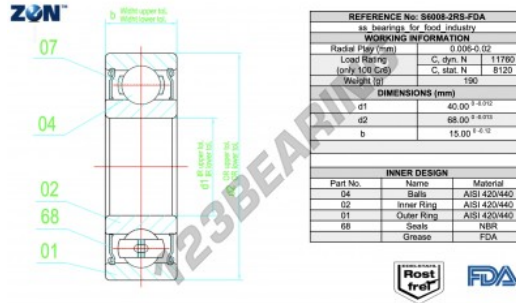

Deep groove ball bearing single row

S6008-2RS-FDA-AISI420-ZEN - S6008-2RS-FDA-AISI420-ZEN

<https://www.123bearing.eu/bearing-housing/deep-groove-bearing/single-row/s6008-2rs-fda-aisi420-zen>

PRODUCT FEATURES

Brand	ZEN
N° Ean13	3616060574640
Inside diameter	40 mm
Inside diameter	1.575" inch
Sealing	Seal on both sides
Outside diameter	68 mm
Outside diameter	2.677" inch
Thickness	15 mm
Thickness	0.591" inch
Weight	190 g
Packaging	1