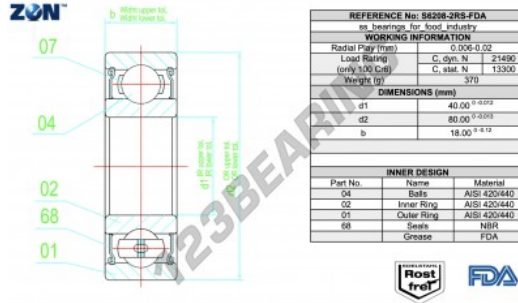

## Deep groove ball bearing single row

# S6208-2RS-FDA-AISI420-ZEN - S6208-2RS-FDA-AISI420-ZEN

<https://www.123bearing.eu/bearing-housing/deep-groove-bearing/single-row/s6208-2rs-fda-aisi420-zen>

## PRODUCT FEATURES

Brand	ZEN
N° Ean13	3616060574657
Inside diameter	40 mm
Sealing	Seal on both sides
Outside diameter	80 mm
Thickness	18 mm
Weight	370 g
Packaging	1

[contact@123bearing.eu](mailto:contact@123bearing.eu)