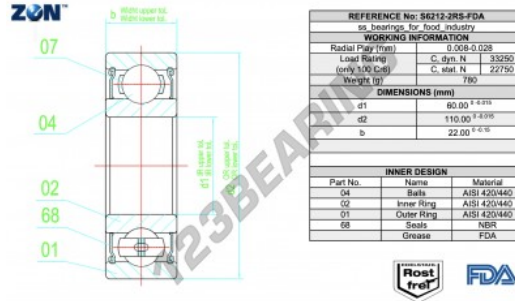

Deep groove ball bearing single row S6212-2RS-FDA-AISI420-ZEN - S6212-2RS-FDA-AISI420-ZEN

<https://www.123bearing.eu/bearing-housing/deep-groove-bearing/single-row/s6212-2rs-fda-aisi420-zen>

PRODUCT FEATURES

Brand	ZEN
N° Ean13	3616060574763
Inside diameter	60 mm
Inside diameter	2.362" inch
Sealing	Seal on both sides
Outside diameter	110 mm
Outside diameter	4.331" inch
Thickness	22 mm
Thickness	0.866" inch
Weight	780 g
Packaging	1