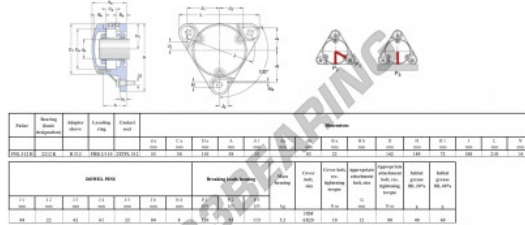

Housed bearing 3 bolts

FNL-510-A-C-2210-K-H310-E-SKF - FNL-510-A-C-2210-K-H310-E-SKF

<https://www.123bearing.eu/bearing-housing/housed-bearing/cast-iron-housed-bearing-3/fnl-510-a-c-2210-k-h310-e-skf>

PRODUCT FEATURES

Brand	SKF
N° Ean13	3616060576552
Shaft diameter	45 mm
No. of fasteners	3
Tightening	Clamping sleeve
Mounting center distance	160 mm
Material	cast iron
Weight	3500 g
Packaging	1

contact@123bearing.eu
+33 359 36 04 90
CRT4 de Lesquin 60 Rue Du Haut De Sainghin 59273 Fretin FRANCE