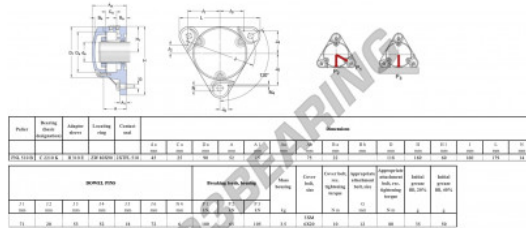

Housed bearing 3 bolts

FNL-510-B-C-2210-K-H310-E-SKF - FNL-510-B-C-2210-K-H310-E-SKF

<https://www.123bearing.eu/bearing-housing/housed-bearing/cast-iron-housed-bearing-3/fnl-510-b-c-2210-k-h310-e-skf>

PRODUCT FEATURES

Brand	SKF
N° Ean13	3616060576613
Shaft diameter	45 mm
No. of fasteners	3
Tightening	Clamping sleeve
Mounting center distance	160 mm
Material	cast iron
Weight	3500 g
Packaging	1

contact@123bearing.eu

+33 359 36 04 90