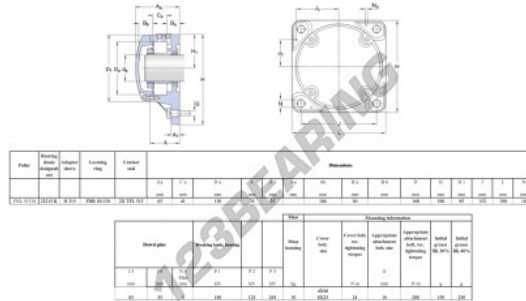

Housed bearing 4 bolts

FNL-515-B-22215-K-H315-SKF - FNL-515-B-22215-K-H315-SKF

<https://www.123bearing.eu/bearing-housing/housed-bearing/cast-iron-housed-bearing-4/fnl-515-b-22215-k-h315-skf>

PRODUCT FEATURES

Brand	SKF
N° Ean13	3616060576965
Shaft diameter	65 mm
No. of fasteners	4
Tightening	Clamping sleeve
Mounting center distance	152 mm
Material	cast iron
Weight	10000 g
Packaging	1

contact@123bearing.eu

+33 359 36 04 90