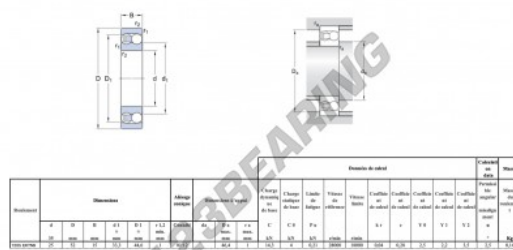

## Self aligning ball bearing 1218-K-SKF - 1218-K-SKF

<https://www.123bearing.eu/bearing-housing/deep-groove-bearing/sefl-aligning/1218-k-skf>

### PRODUCT FEATURES

Brand	SKF
N° Ean13	7316576605437
Inside diameter	90 mm
Outside diameter	160 mm
Thickness	30 mm
Weight	2480 g
Dynamic load	14.3 kN
Static load	4 kN
Packaging	-
Standard	-

[contact@123bearing.eu](mailto:contact@123bearing.eu)