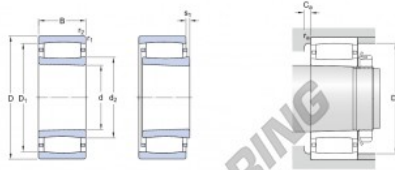

## Roller bearing C2220-KTN9-SKF - C2220-KTN9-SKF

<https://www.123bearing.eu/bearing-housing/roller-bearing/roller/c2220-ktn9-skf>

Bearing	Dimensions										Abbr.	Abbr. of Fig.			Change of base	Change of base	Change of base	Change of base	Change of base	Change of base	Change of base	Change of base	Change of base
	d	D	B	d <sub>1</sub>	D <sub>1</sub>	d <sub>2</sub>	D <sub>2</sub>	d <sub>3</sub>	D <sub>3</sub>	d <sub>4</sub>		D <sub>4</sub>	Ca	Ca									
C2220-KTN9	100	180	46	100	180	100	180	100	180	100	180	100	180	100	180	100	180	100	180	100	180	100	180

### PRODUCT FEATURES

Brand	SKF
N° Ean13	3616060577252
Inside diameter	100 mm
Outside diameter	180 mm
Thickness	46 mm
Limiting speed	3600 rpm
Weight	4800 g
Dynamic load	415 kN
Static load	465 kN
Packaging	1