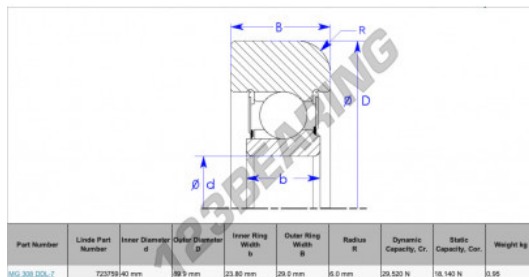

Mast guide bearing MG308-DDL-7-ENDURO - MG308-DDL-7-ENDURO

<https://www.123bearing.eu/bearing-housing/deep-groove-bearing/mast-guide/mg308-ddl-7-enduro>

PRODUCT FEATURES

Brand	ENDURO
N° Ean13	3616060577504
Inside diameter	40 mm
Outside diameter	89.9 mm
Thickness	23.8 mm
Weight	0.95 g
Dynamic load	29.52 kN
Static load	18.14 kN
Packaging	1