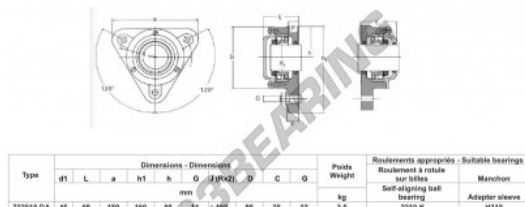

Housed bearing 3 bolts 722510-DA-2210-K - 722510-DA-2210-K

<https://www.123bearing.eu/bearing-housing/housed-bearing/cast-iron-housed-bearing-3/722510-da-2210-k>

PRODUCT FEATURES

Brand	GEN
Shaft diameter	45 mm
No. of fasteners	3
Tightening	Clamping sleeve
Mounting center distance	160 mm
Material	cast iron
Weight	3000 g
Packaging	1